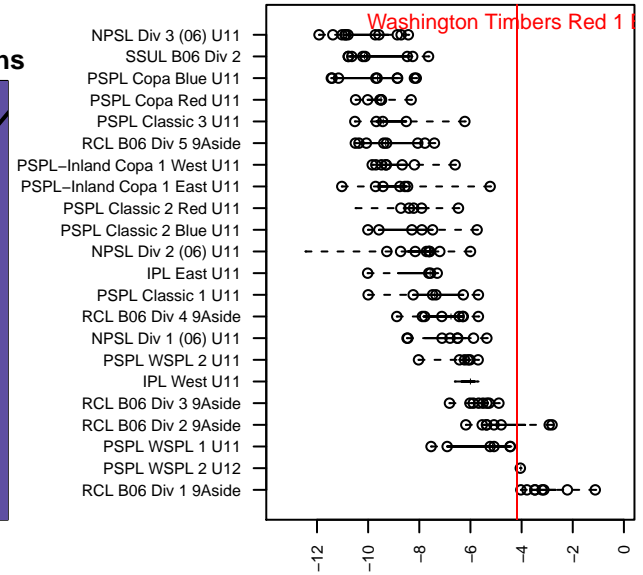

# Washington Timbers Red 1 B06

Washington Timbers  
 Vancouver, WA  
 B06 total strength=873  
 attack=2.24 defense=0.74  
 fall league = PTT B06 Premier Green  
 spr league = Spr OYS B06 Premier Green

alt names used:  
 WA Timbers FC 06B Red 1  
 Washington Timbers FC Red 1 B06  
 WA Timbers 06B Red 1  
 WA Timbers 06B Red 1  
 WA Timbers 06B Red 1

Venues played:  
 2016 Clash At the Border Div 1 Gold/Silver/Bro  
 2016 Mt Hood Challenge U11 Gold  
 2016 PTT B06 Premier Green  
 2016 Spr OYS B06 Premier Green  
 2016 OYS State Cup B06

**Washington Timbers Red 1 B06**  
 Dots are actual minus expected GF (blue circles) and GA (red triangles).  
 Blue line is smoothed change in attack strength. Red is smoothed change in defense strength.

**attack and defense variance (black dot)  
relative to other teams  
and top 10 in region**

**attack and defense rating  
relative to others at age  
and all opponents in last 13 months**

**Performance relative to 13 month average**