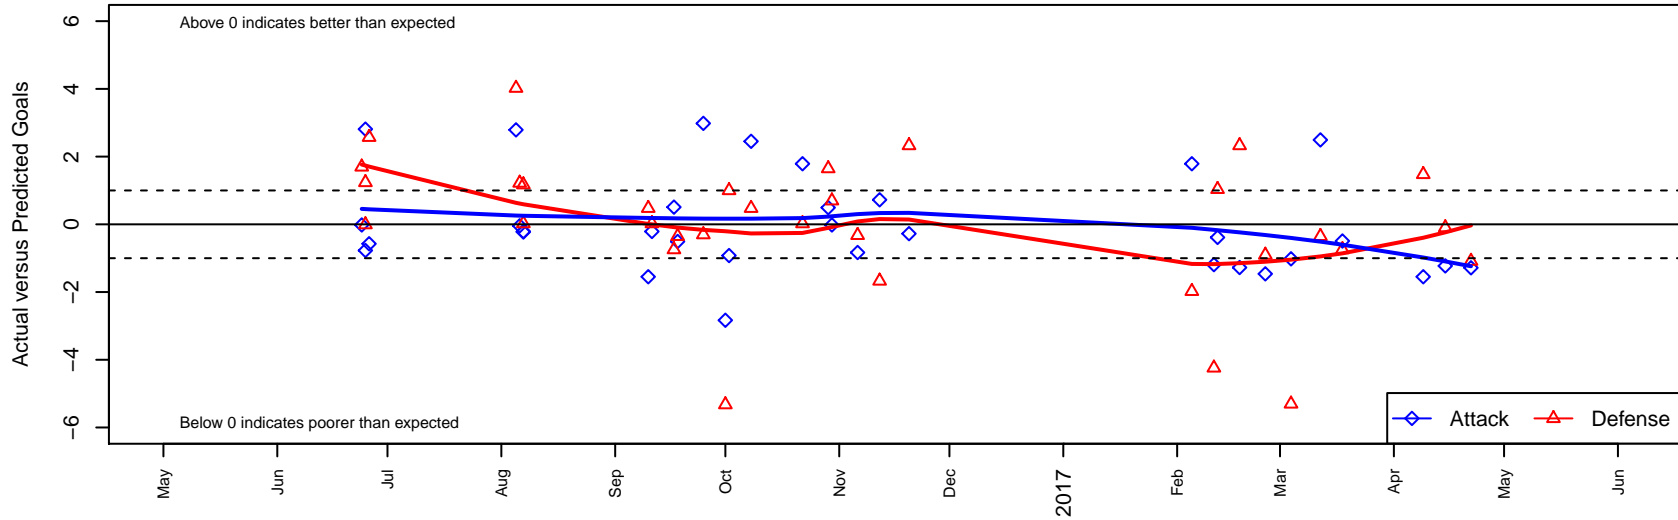

# Washington Timbers Red 1 B06

Washington Timbers  
 Vancouver, WA  
 B06 total strength=873  
 attack=2.24 defense=0.74  
 fall league = PTT B06 Premier Green  
 spr league = Spr OYS B06 Premier Green

alt names used:  
 WA Timbers FC 06B Red 1  
 Washington Timbers FC Red 1 B06  
 WA Timbers 06B Red 1  
 WA Timbers 06B Red 1  
 WA Timbers 06B Red 1

Venues played:  
 2016 Clash At the Border Div 1 Gold/Silver/Bro  
 2016 Mt Hood Challenge U11 Gold  
 2016 PTT B06 Premier Green  
 2016 Spr OYS B06 Premier Green  
 2016 OYS State Cup B06

**Washington Timbers Red 1 B06**  
 Dots are actual minus expected GF (blue circles) and GA (red triangles).  
 Blue line is smoothed change in attack strength. Red is smoothed change in defense strength.

**attack and defense variance (black dot)  
relative to other teams  
and top 10 in region**

**attack and defense rating  
relative to others at age  
and all opponents in last 13 months**

**Performance relative to 13 month average**