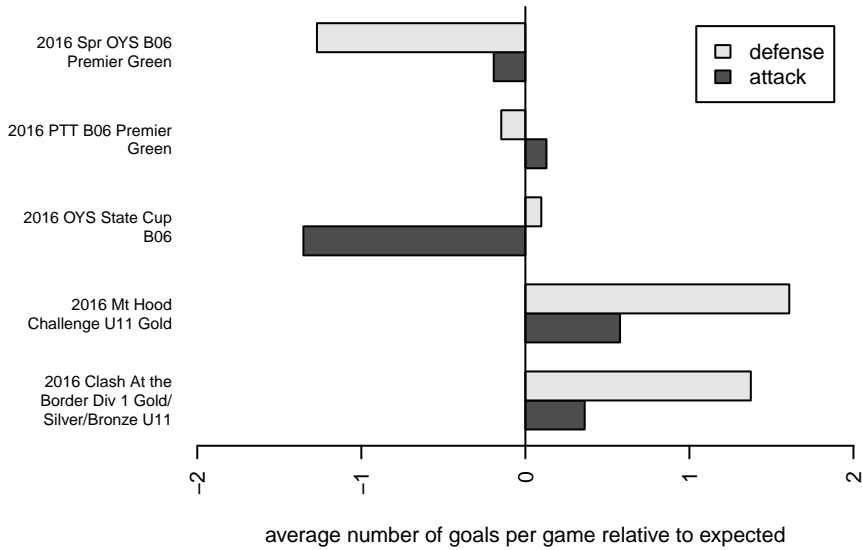

# Washington Timbers Red 1 B06

Washington Timbers  
 Vancouver, WA  
 B06 total strength=873  
 attack=2.24 defense=0.74  
 fall league = PTT B06 Premier Green  
 spr league = Spr OYS B06 Premier Green

alt names used:  
 WA Timbers FC 06B Red 1  
 Washington Timbers FC Red 1 B06  
 WA Timbers 06B Red 1  
 WA Timbers 06B Red 1  
 WA Timbers 06B Red 1

Venues played:  
 2016 Clash At the Border Div 1 Gold/Silver/Bro  
 2016 Mt Hood Challenge U11 Gold  
 2016 PTT B06 Premier Green  
 2016 Spr OYS B06 Premier Green  
 2016 OYS State Cup B06

**Washington Timbers Red 1 B06**  
 Dots are actual minus expected GF (blue circles) and GA (red triangles).  
 Blue line is smoothed change in attack strength. Red is smoothed change in defense strength.

**attack and defense variance (black dot)  
relative to other teams  
and top 10 in region**

**attack and defense rating  
relative to others at age  
and all opponents in last 13 months**

**Performance relative to 13 month average**